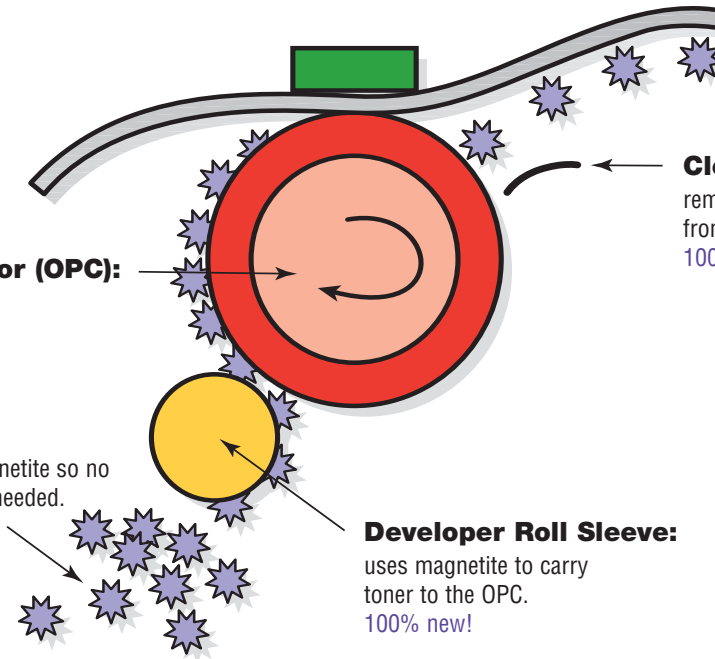

Toner:
contains magnetite so no developer is needed.
100% new!

Developer Roll Sleeve:
uses magnetite to carry toner to the OPC.
100% new!

Cleaning Blade:
removes residual toner from the drum.
100% new!

It's what's inside