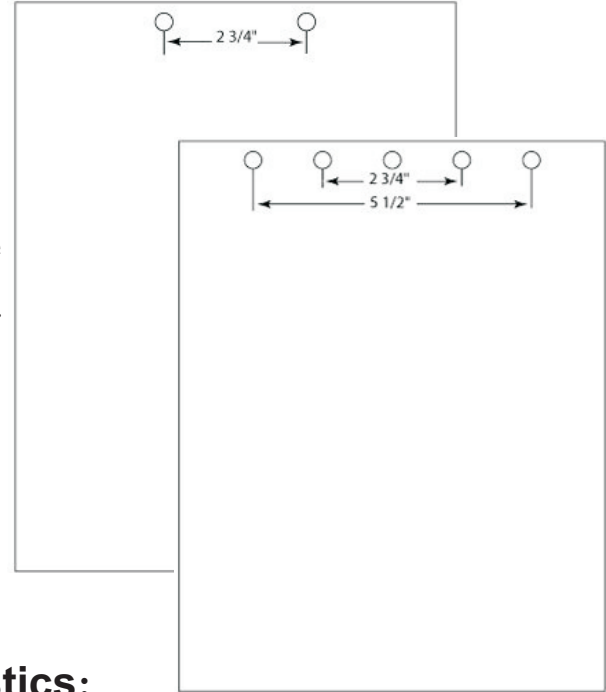

## Pre-Punched 2-Hole and 5-Hole Lazer Cut Sheets®

Alliance Processed Lazer Cut Sheets are suitable for high speed copiers, laser printers, inkjet printers, and offset processes. File hole sheets are punched for smooth running and guaranteed top laser performance. Each standard file hole punch measured 5/16" in diameter. Each ream is sealed, moisture and static proof, retail ready with UPC bar codes. Quality and satisfaction are guaranteed.

### Specifications:

- 8-1/2" x 11", 5 hole punch & 2 hole punch
- 5/16" round holes
- 20lb. and 24lb.
- 92 Brightness
- 500 sheets per ream, 2500 sheets per carton

### Availability:

TST SKU NO.	SIZE/WEIGHT	FORMAT	COLOR	SHEETS/CTN	PACKS/CTN
30760	8.5 x 11, 20lb	Blank, 2 Hole Punch, Top	White	2,500	5
30750	8.5 x 11, 20lb.	Blank, 5 Hole Punch, Top	White	2,500	5
30764	8.5 x 11, 24lb.	Blank, 2 Hole Punch, Top	White	2,500	5
30755	8.5 x 11, 24lb.	Blank, 5 Hole Punch, Top	White	2,500	5
32523	8.5 x 11, 20lb.	Blank, 5 Hole Punch, Top	Blue	2,500	5
32543	8.5 x 11, 20lb	Blank, 5 Hole Punch, Top	Canary	2,500	5
32573	8.5 x 11, 20lb	Blank, 5 Hole Punch, Top	Pink	2,500	5
32563	8.5 x 11, 20lb	Blank, 5 Hole Punch, Top	Green	2,500	5
32553	8.5 x 11, 20lb	Blank, 5 Hole Punch, Top	Ivory	2,500	5